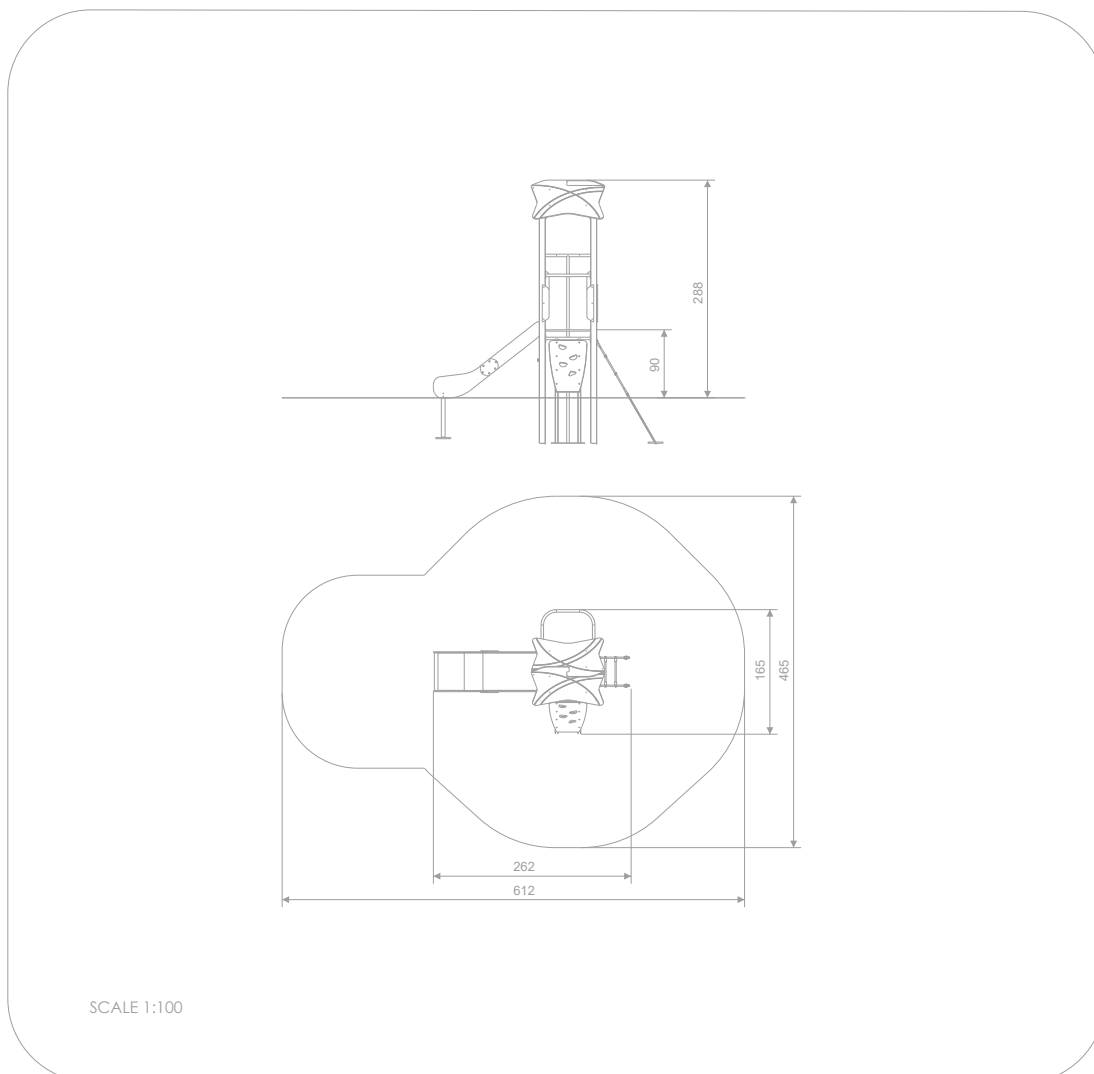

SLIDING

SOCIALIZING

CLIMBING

INFORMATION ABOUT THE PRODUCT

Dimensions	262 x 165 cm
Safety zone	612 x 465 cm
Safety zone area	20,4 m ²
Overall height	288 cm
Free fall height	90 cm
Amount of users	6
Product complies with EN 1176-1:2017-12	YES
Availability of spare parts	YES
Age range	3-14
According to EN 1176-1:2017-12 norm, the product requires applying a safety surface according to the product's free fall height.	

MATERIALS:

<p>PLATES OF THE WALLS MADE OF 12 MM HDPE IN THE HIGHEST QUALITY</p>	<p>ANTI-SLIP HEXA 18 MM PLATFORM PLATE SERIES: SMART</p>	<p>SOLID CONSTRUCTION MADE OF BLACK STEEL, CLEANED THE SANDBLASTING PROCESS</p>
		
<p>SLIDES MADE OF STAINLESS STEEL AISI 304, SIDE PANELS MADE OF HDPE POLYETHYLENE</p>	<p>POLYPROPYLENE ROPES PPMULTISPLIT TYPE WITH A STEEL CORE AND A DIAMETER OF 16 MM</p>	
